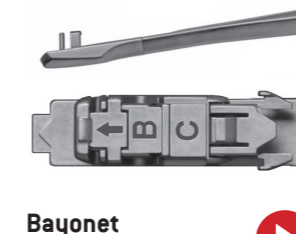

ORIGINAL
EQUIPMENT
MANUFACTURER
OEM
SINCE
1917

trico.eu.com

SYNC
EASY CONNECTION TECHNOLOGY

TRICOFlex®

Fitting types

SYNC
EASY CONNECTION TECHNOLOGY

Hook Adaptor A
NEW DESIGN

Pinch Tab
Adaptor BC (Remove C)

22mm Push Button
Adaptor BC

19mm Push Button
Adaptor BC (Remove C)

22mm Side Pin
Adaptor BC, E

17mm Side Pin
Adaptor BC

Bayonet
Adaptor F

Pinch Tab Button
Adaptor BC (Remove C)

Slide Button
Adaptor H

NEW COVERAGE

Advanced Beam Blade Technology For Everyone

TRICO Flex® wiper blades offer advanced protection and a universal fit with a price that allows all drivers to experience the latest beam blade technology. Manufactured using our latest technology O.E. design blade structure, the one-piece wiper design resists clogging from snow, ice and road debris, providing excellent visibility in all types of weather.

TRICO Flex® has been tested to perform over 1.5 million cycles, so you know your customers will experience outstanding performance for the life of the wiper.

TRICO Flex wiper blades feature:

- Innovative low-profile stylish design providing uniform wipe
- SYNC™ Easy Connection Technology offering quick and easy wiper replacement
- Memory Curve Steel™ beam distributing uniform pressure for a clean, clear wipe
- Exclusive dual-point coupler to prevent streaking
- 95% vehicle coverage covering all 9 major wiper arm types with just 5 connectors
- Availability in lengths from 350mm/14" to 800mm/32"