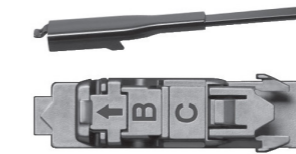

ORIGINAL
EQUIPMENT
MANUFACTURER
OEM
SINCE
1917

trico.eu.com

SYNC
EASY CONNECTION TECHNOLOGY

TRICOFlex®

Fitting types

SYNC
EASY CONNECTION TECHNOLOGY

Hook Adaptor A
NEW DESIGN

Pinch Tab
Adaptor BC (Remove C)

22mm Push Button
Adaptor BC

19mm Push Button
Adaptor BC (Remove C)

22mm Side Pin
Adaptor BC, E

17mm Side Pin
Adaptor BC

Bayonet
Adaptor F

Pinch Tab Button
Adaptor BC (Remove C)

Slide Button
Adaptor H

NEW COVERAGE

Advanced Beam Blade Technology For Everyone

TRICO Flex® wiper blades offer advanced protection and a universal fit with a price that allows all drivers to experience the latest beam blade technology. Manufactured using our latest technology O.E. design blade structure, the one-piece wiper design resists clogging from snow, ice and road debris, providing excellent visibility in all types of weather.

TRICO Flex® has been tested to perform over 1.5 million cycles, so you know your customers will experience outstanding performance for the life of the wiper.

TRICO Flex wiper blades feature:

- Innovative low-profile stylish design providing uniform wipe
- SYNC™ Easy Connection Technology offering quick and easy wiper replacement
- Memory Curve Steel™ beam distributing uniform pressure for a clean, clear wipe
- Exclusive dual-point coupler to prevent streaking
- 95% vehicle coverage covering all 9 major wiper arm types with just 5 connectors
- Availability in lengths from 350mm/14" to 800mm/32"