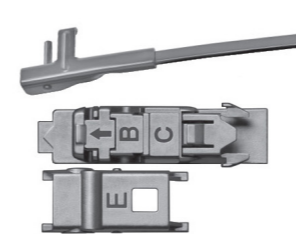

ORIGINAL
EQUIPMENT
MANUFACTURER
OEM
SINCE
1917

trico.eu.com

SYNC
EASY CONNECTION TECHNOLOGY

TRICOFlex®

Fitting types

SYNC
EASY CONNECTION TECHNOLOGY

Hook Adaptor A
NEW DESIGN

Pinch Tab
Adaptor BC (Remove C)

22mm Push Button
Adaptor BC

19mm Push Button
Adaptor BC (Remove C)

22mm Side Pin
Adaptor BC, E

17mm Side Pin
Adaptor BC

Bayonet
Adaptor F

Pinch Tab Button
Adaptor BC (Remove C)

Slide Button
Adaptor H

NEW COVERAGE

Advanced Beam Blade Technology For Everyone

TRICO Flex® wiper blades offer advanced protection and a universal fit with a price that allows all drivers to experience the latest beam blade technology. Manufactured using our latest technology O.E. design blade structure, the one-piece wiper design resists clogging from snow, ice and road debris, providing excellent visibility in all types of weather.

TRICO Flex® has been tested to perform over 1.5 million cycles, so you know your customers will experience outstanding performance for the life of the wiper.

TRICO Flex wiper blades feature:

- Innovative low-profile stylish design providing uniform wipe
- SYNC™ Easy Connection Technology offering quick and easy wiper replacement
- Memory Curve Steel™ beam distributing uniform pressure for a clean, clear wipe
- Exclusive dual-point coupler to prevent streaking
- 95% vehicle coverage covering all 9 major wiper arm types with just 5 connectors
- Availability in lengths from 350mm/14" to 800mm/32"