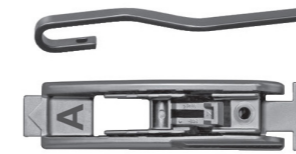

ORIGINAL
EQUIPMENT
MANUFACTURER
OEM
SINCE
1917

trico.eu.com

SYNC
EASY CONNECTION TECHNOLOGY

TRICOFlex®

Fitting types

SYNC
EASY CONNECTION TECHNOLOGY

Hook Adaptor A
NEW DESIGN

Pinch Tab
Adaptor BC (Remove C)

22mm Push Button
Adaptor BC

19mm Push Button
Adaptor BC (Remove C)

22mm Side Pin
Adaptor BC, E

17mm Side Pin
Adaptor BC

Bayonet
Adaptor F

Pinch Tab Button
Adaptor BC (Remove C)

Slide Button
Adaptor H

NEW COVERAGE

Advanced Beam Blade Technology For Everyone

TRICO Flex® wiper blades offer advanced protection and a universal fit with a price that allows all drivers to experience the latest beam blade technology. Manufactured using our latest technology O.E. design blade structure, the one-piece wiper design resists clogging from snow, ice and road debris, providing excellent visibility in all types of weather.

TRICO Flex® has been tested to perform over 1.5 million cycles, so you know your customers will experience outstanding performance for the life of the wiper.

TRICO Flex wiper blades feature:

- Innovative low-profile stylish design providing uniform wipe
- SYNC™ Easy Connection Technology offering quick and easy wiper replacement
- Memory Curve Steel™ beam distributing uniform pressure for a clean, clear wipe
- Exclusive dual-point coupler to prevent streaking
- 95% vehicle coverage covering all 9 major wiper arm types with just 5 connectors
- Availability in lengths from 350mm/14" to 800mm/32"